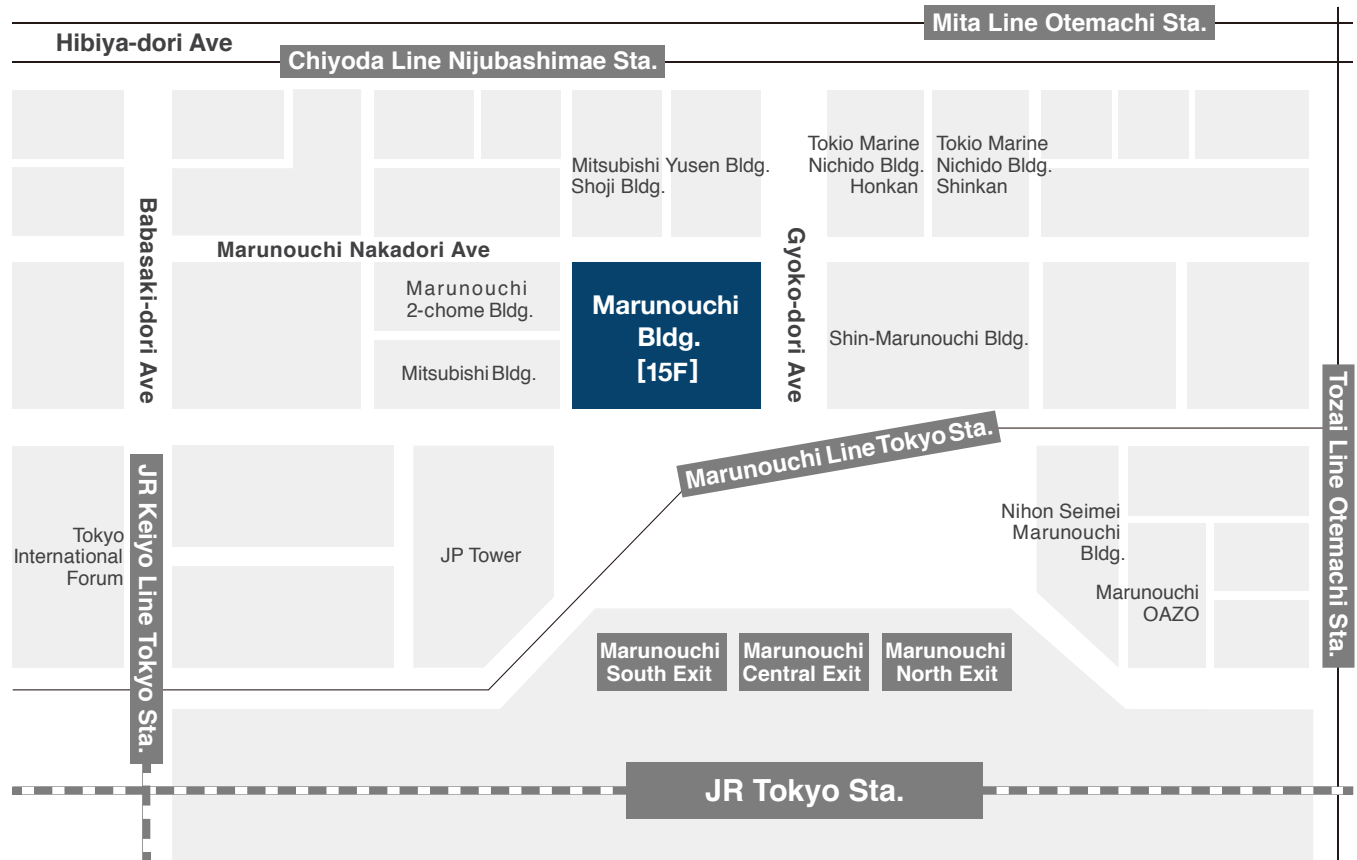

IWATA GODO

Established 1902

ADDRESS

Marunouchi Bldg, 15th Floor 2-4-1 Marunouchi,
Chiyoda-ku, Tokyo 100-6315, Japan

TEL : +81-3-3214-6205 FAX : +81-3-3214-6209

ACCESS

- 2 min. walk from JR Tokyo Sta.
- 2 min. walk from Tokyo Sta.
(Marunouchi Line)
- 3 min. walk from Nijubashimae sta.
(Chiyoda Line)