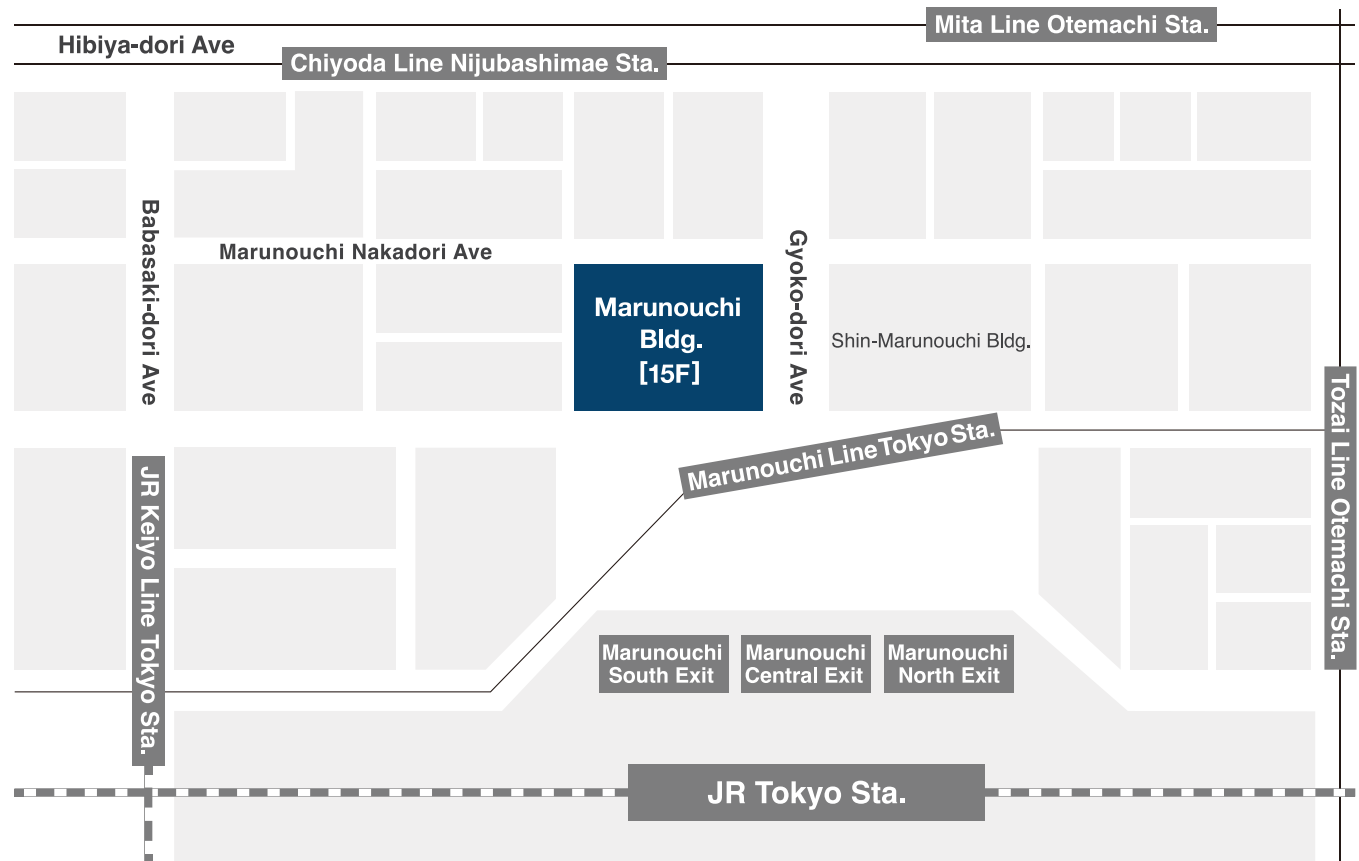

IWATA GODO

Established 1902

ADDRESS

Iwata Godo

Marunouchi Bldg, 15th Floor, Marunouchi 2-4-1,
Chiyoda-ku, Tokyo 100-6315, Japan

TEL : +81-3-3214-6205 FAX : +81-3-3214-6209

ACCESS

- 2 min. walk from Tokyo Station (JR or Marunouchi Line)
- 3 min. walk from Nijubashimae Station (Chiyoda Line)