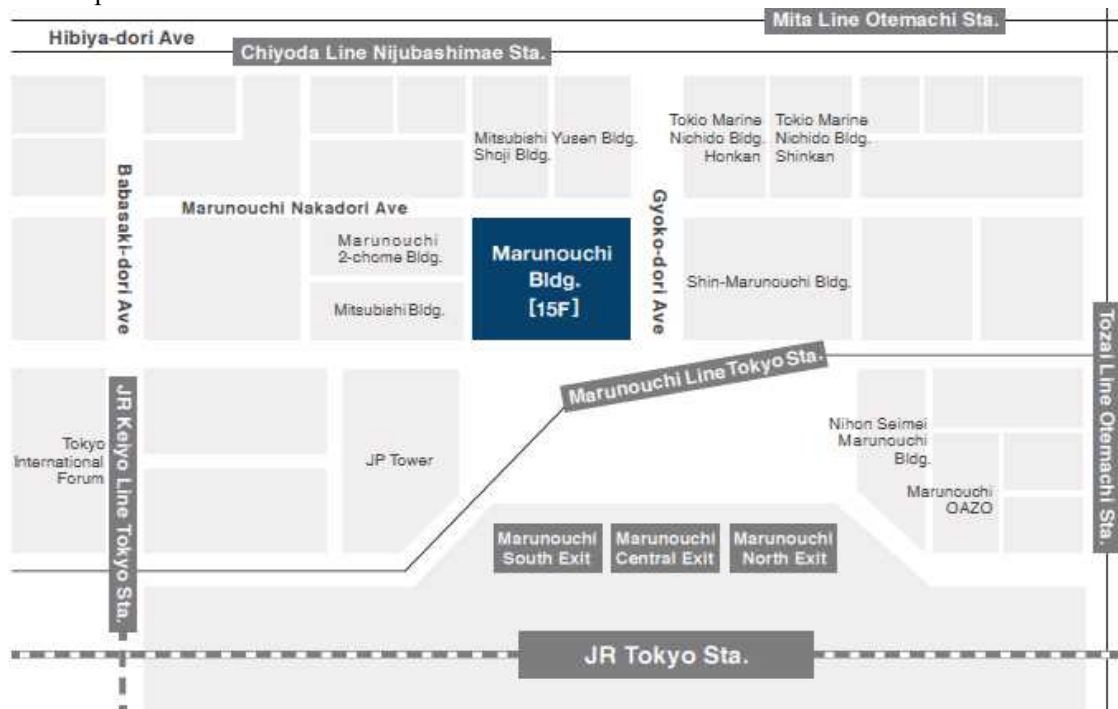

## Notice on Relocation of Our Office

In order to meet the needs of our growing practice, we are pleased to announce that we will relocate our office from the 10<sup>th</sup> floor to the 15<sup>th</sup> floor of Marunouchi Building in early January, next year. Your continued support is, as always, greatly appreciated.

### New Address:

Marunouchi Building 15F,  
2-4-1 Marunouchi, Chiyoda-ku, Tokyo 100-6315, Japan

Tel: +81-(0)3-3214-6205  
Fax: +81-(0)3-3214-6209

(※ The zip code will be changed. Our phone and fax numbers remain unchanged.)

### Area Map:

JR Tokyo Station (Marunouchi Central Exit)	2 minutes' walk
Marunouchi Line Tokyo Station	2 minutes' walk
Chiyoda Line Nijubashimae Station	3 minutes' walk